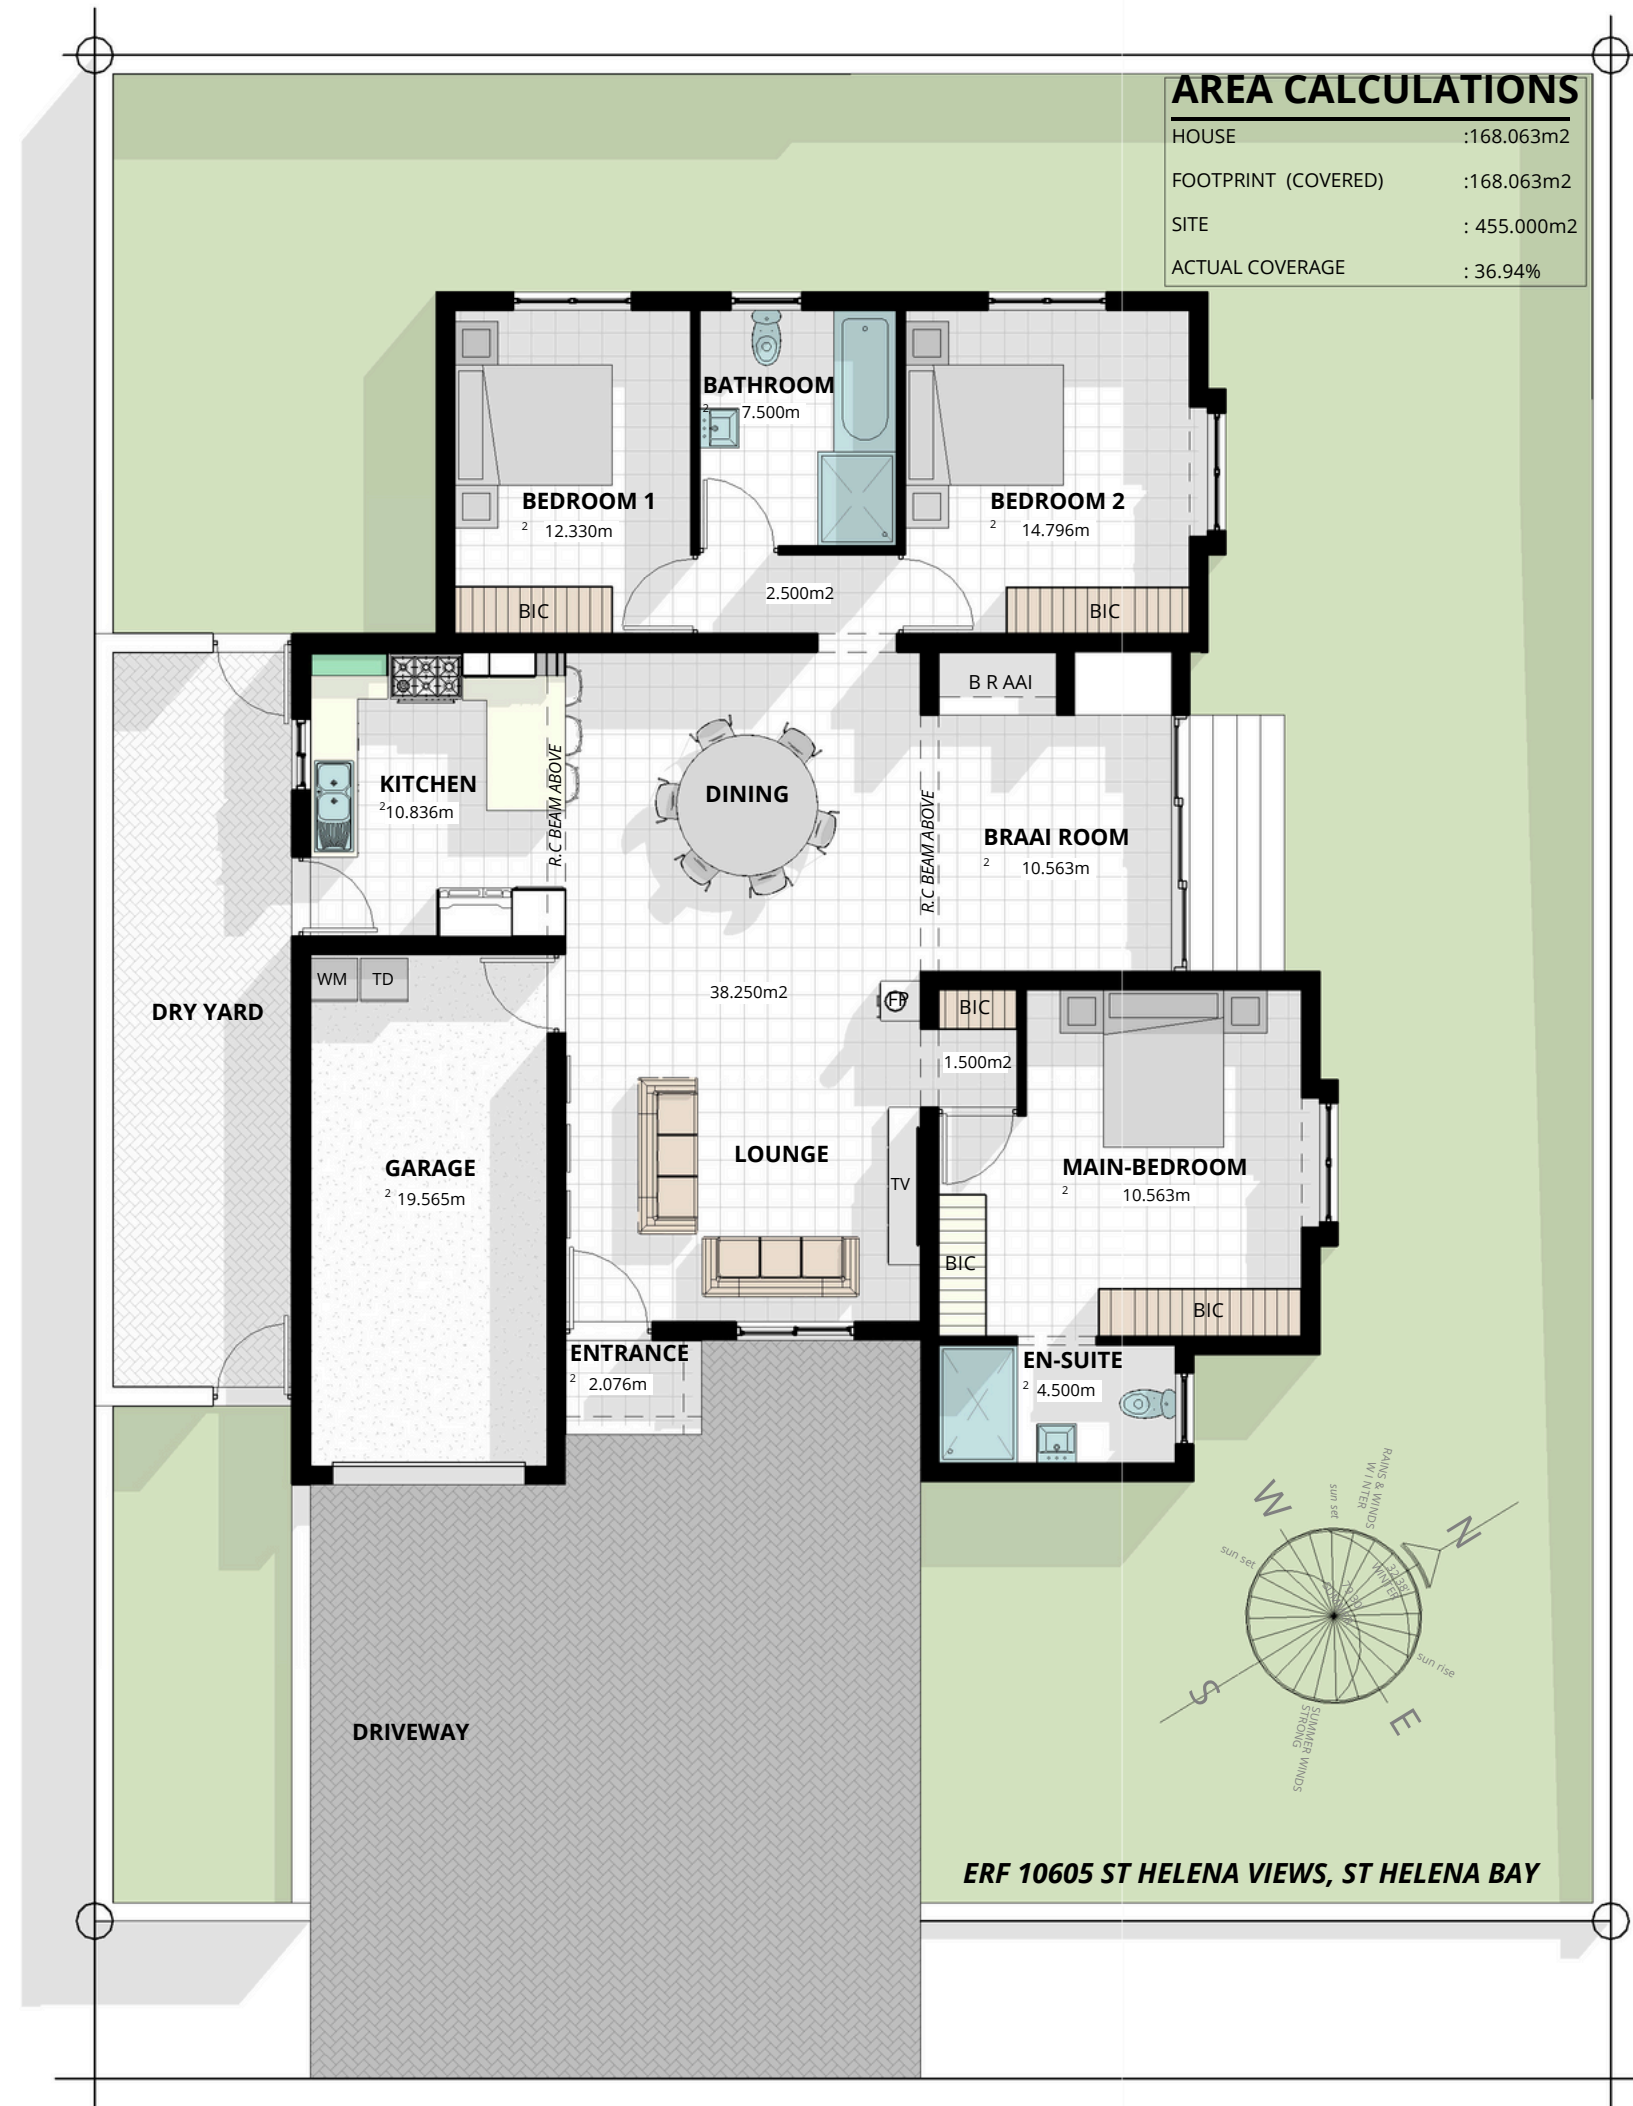

ERF 10605

R4 240 000,00

	SIZE	168,05M ²
	BEDROOMS	3
	BATHROOMS	2
	GARAGE	1

ARTIST IMPRESSION OF
ERF 10605 - ST HELENA VIEWS

L2 ARCHITECTURAL
DRAUGHTING CONSULTANTS (PTY.) LTD.

SINCE 1984

Artistic impressions only,
actual pool product may vary.